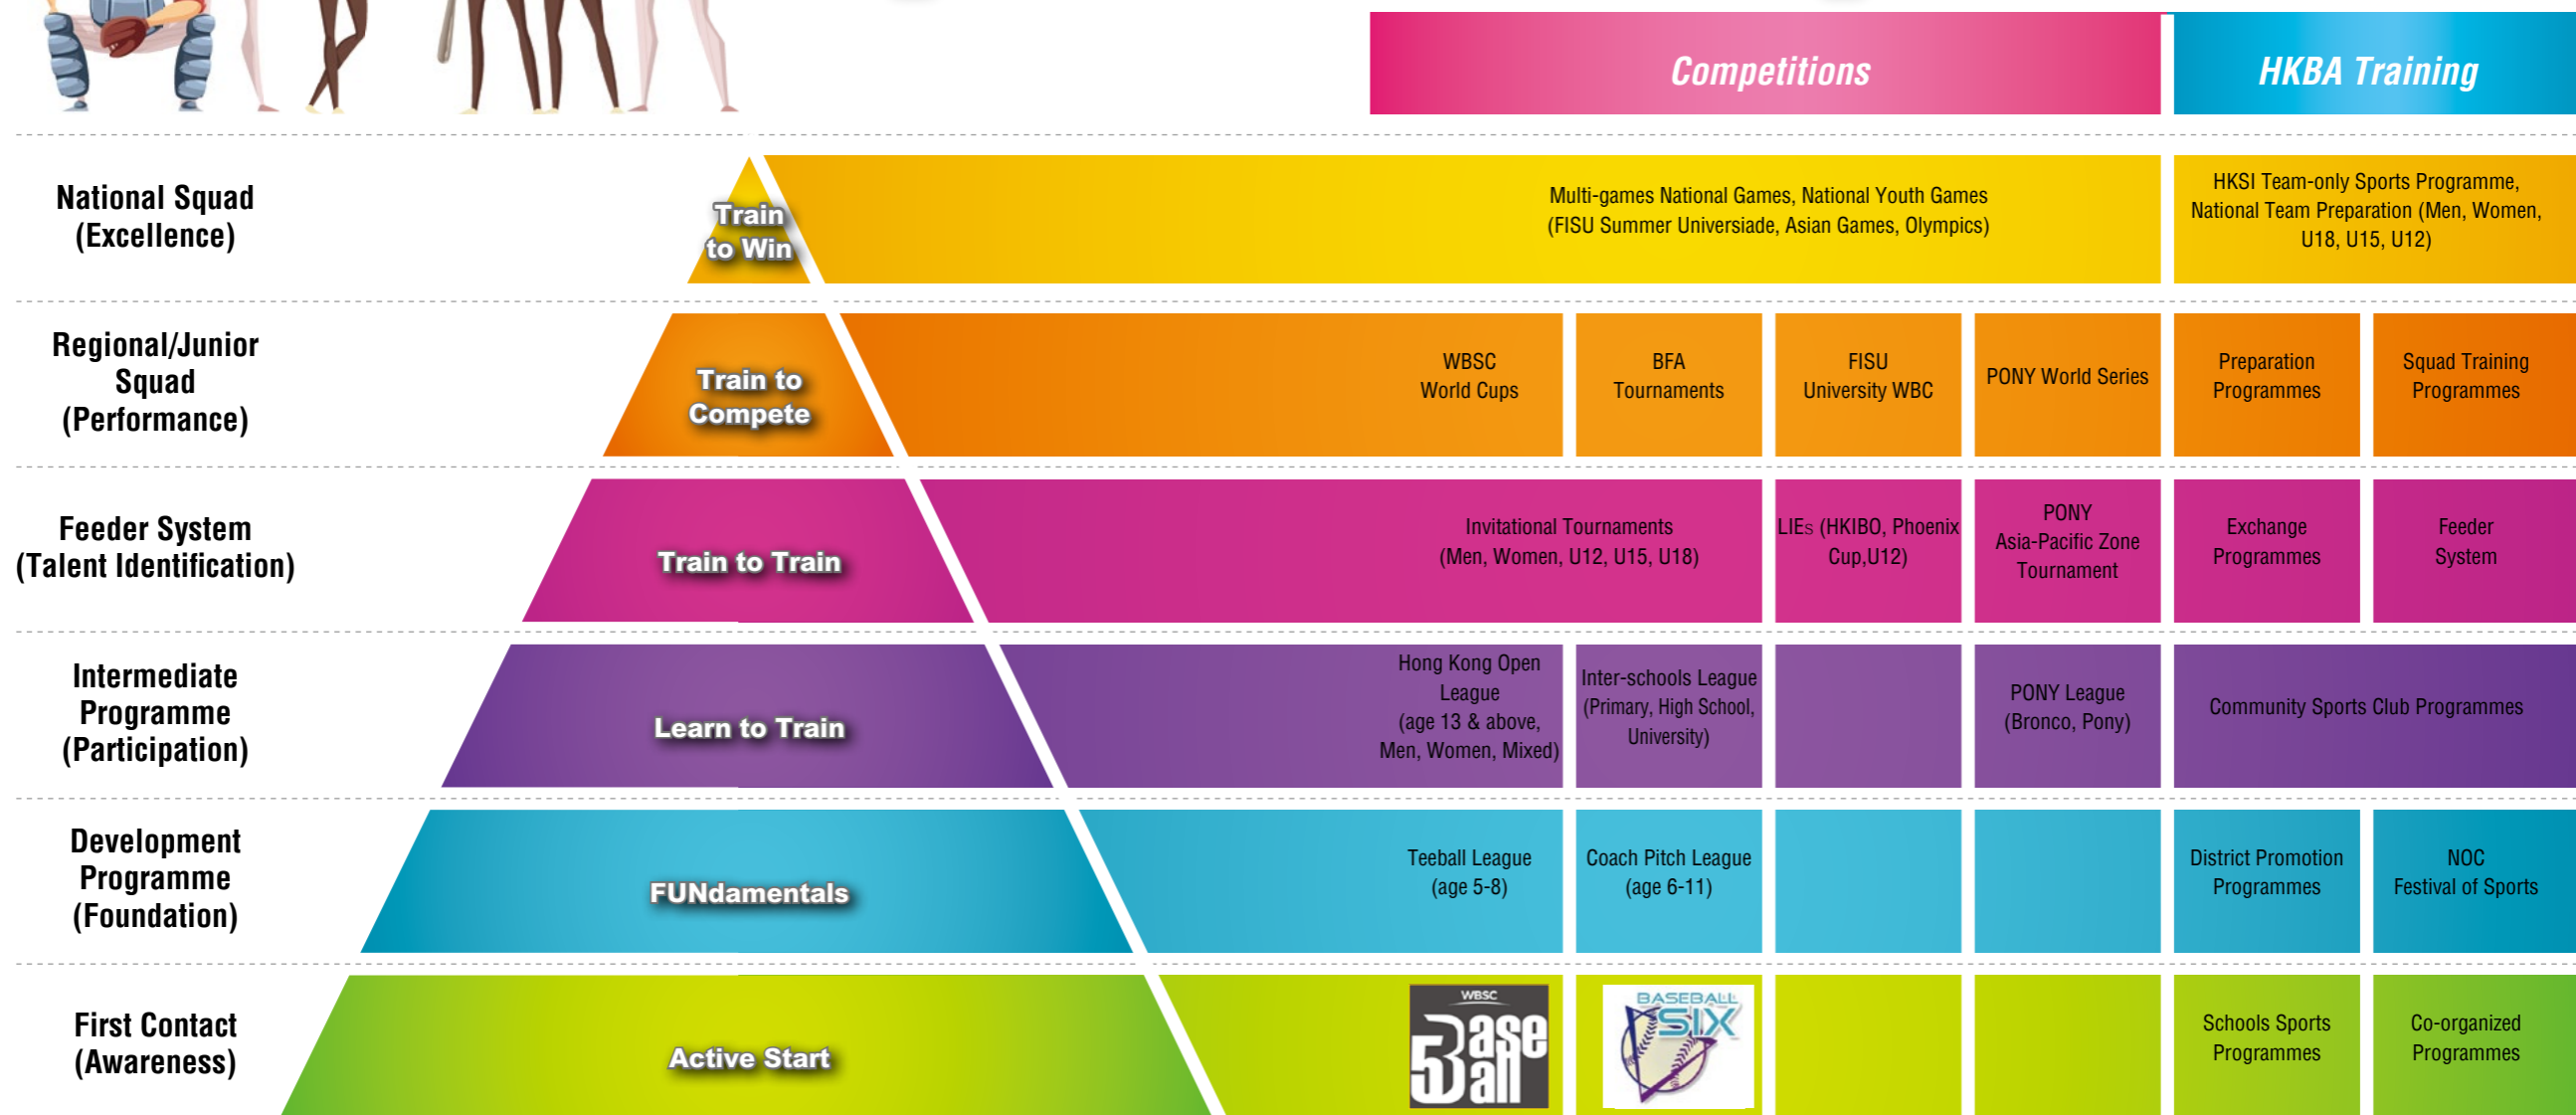

Sports

Development Chart

Remarks:

BFA = Baseball Federation of Asia

HKSI = Hong Kong Sports Institute

LIE = Local International Event

NOC = National Olympic Committee

WBSC = World Baseball Softball Confederation