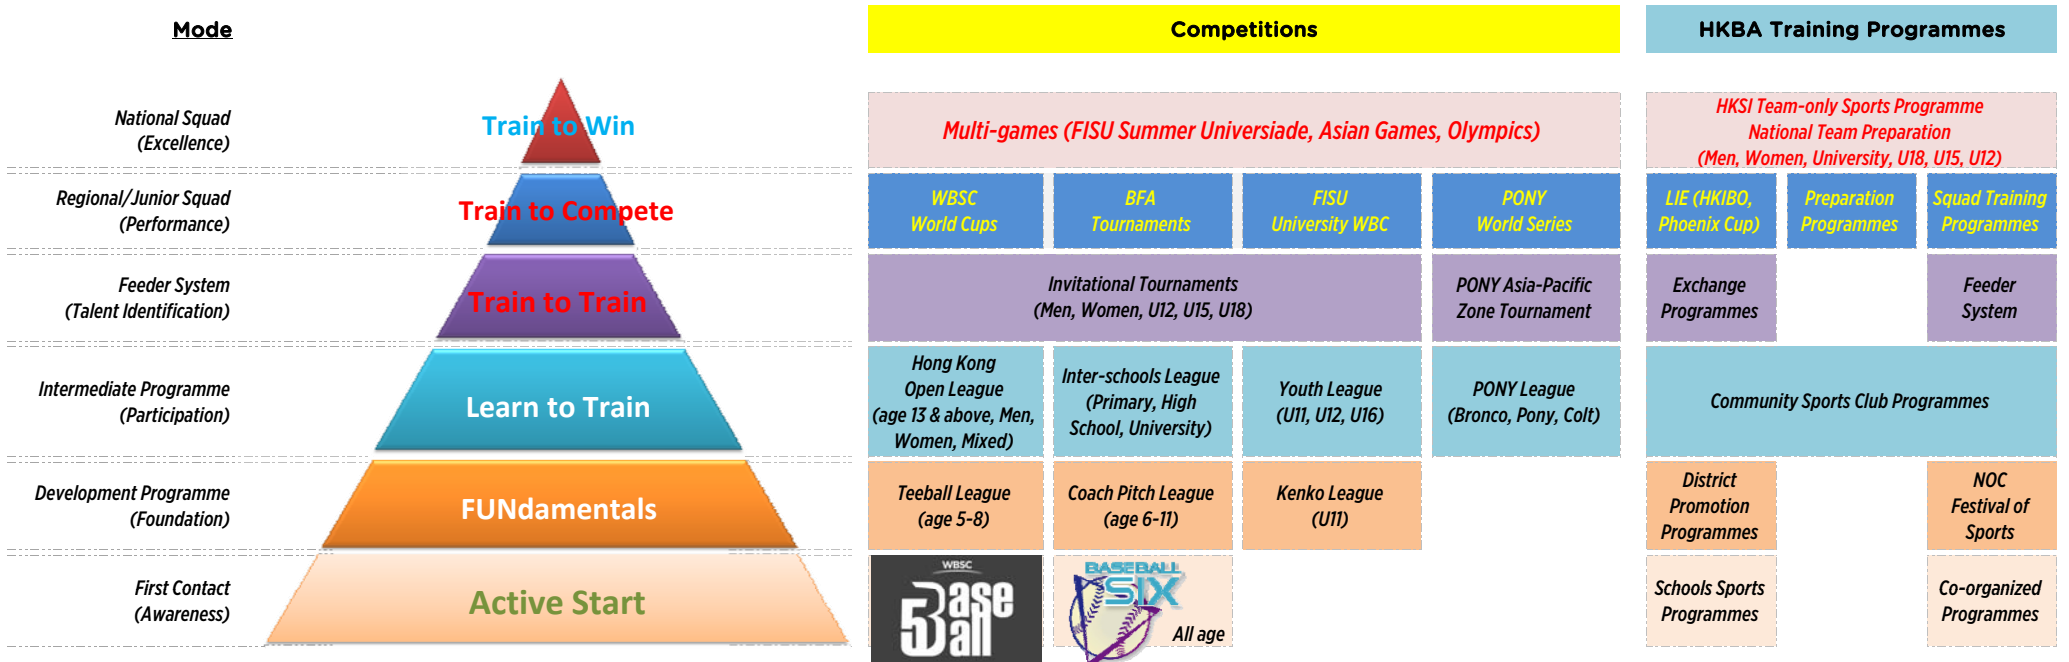

# Sports Development Chart

Last updated: 25 April 2018

**Remarks:**

- BFA = Baseball Federation of Asia
- HKSI = Hong Kong Sports Institute
- LIE = Local International Event
- NOC = National Olympic Committee
- WBSC = World Baseball Softball Confederation

<https://www.hkbaseball.org>

Hosting Local International Events	
<p><b>Hong Kong International Baseball Open (HKIBO)</b> Every December</p>  <p><a href="https://hkibo.hkbaseball.org">https://hkibo.hkbaseball.org</a></p>	<p><b>"Phoenix Cup" WBSC Hong Kong International Women's Baseball Tournament (Phoenix Cup)</b> Every January / February</p>  <p><a href="https://phoenixcup.hkbaseball.org">https://phoenixcup.hkbaseball.org</a></p>